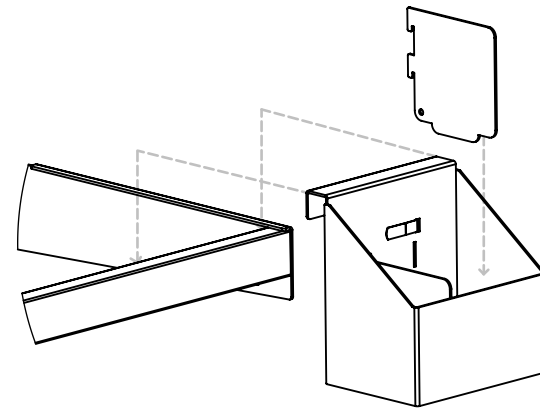

Step 1: Install Upper and Lower Axe Shelf as shown in Detail A (Note! Reference modular for exact location of shelves)

Step 2: Install Signholder onto Small Axe Hanger and attach the hanger onto the lower shelf as shown in Detail B.

Step 3: Insert Wedge Dividers into the Wedge Basket and attach basket to lower shelf as shown in Detail C.

Step 4: Install Axe Dividers into Upper Axe Shelf by inserting the tip of the divider wire into the holes at the front of the shelf and snapping the rear clip over the rear cross tube on the shelf as shown in Detail D. Position the dividers as needed to support merchandise.

DETAIL C

LA DARLING

REDEFINE. RETHINK. RETAIL SOLUTIONS.

LAD DESCRIPTION
AXE DISPLAY KIT

LAD PART NO.
35351101IS

REV.	BY	DATE
1	CJS	11/29/16

Customer Service 1-800-682-5730

PAGE
2 OF 2