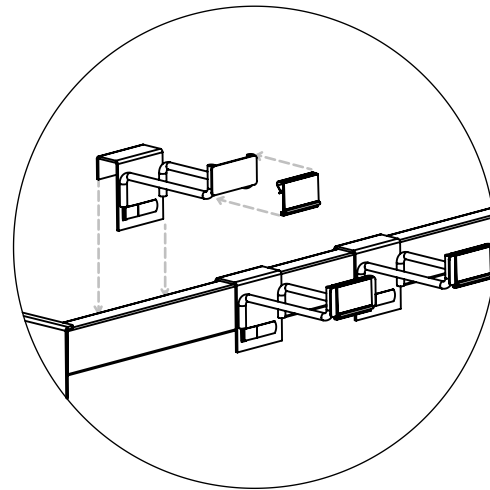

Step 1: Install Upper and Lower Axe Shelf as shown in Detail A (Note! Reference modular for exact location of shelves)

Step 2: Install Signholder onto Small Axe Hanger and attach the hanger onto the lower shelf as shown in Detail B.

Step 3: Insert Wedge Dividers into the Wedge Basket and attach basket to lower shelf as shown in Detail C.

Step 4: Install Axe Dividers into Upper Axe Shelf by inserting the tip of the divider wire into the holes at the front of the shelf and snapping the rear clip over the rear cross tube on the shelf as shown in Detail D. Position the dividers as needed to support merchandise.

DETAIL B

LA DARLING

REDEFINE. RETHINK. RETAIL SOLUTIONS.

LAD DESCRIPTION
AXE DISPLAY KIT

LAD PART NO.
35351101IS

REV.	BY	DATE
1	CJS	11/29/16

Customer Service 1-800-682-5730

PAGE
2 OF 2