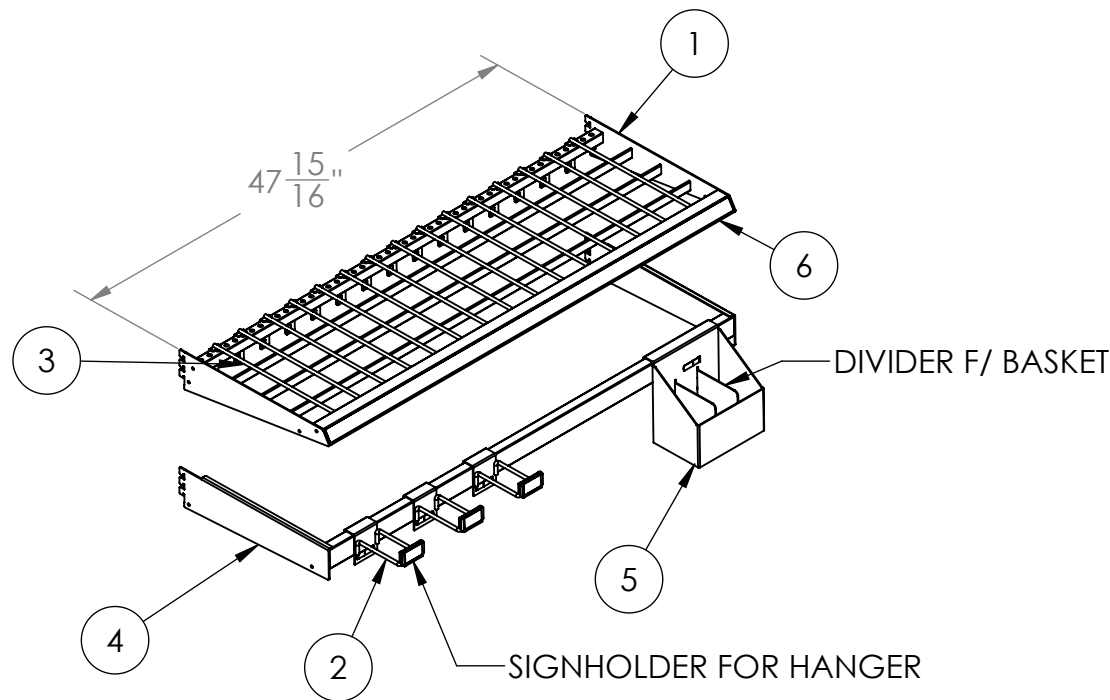

ITEM NO.	QTY	PART NUMBER	SAP #	DESCRIPTION
1	1	53547000	N/A	AXE SHELF
2	3	53546900	N/A	AXE HANGER
3	15	53547100	N/A	DIVDER WIRE F/ AXE SHELF
4	1	53547200	N/A	LOWER AXE SHELF
5	1	535465	N/A	BASKET FOR WEDGES
6	1	53300248	N/A	TICKET STRIP 47 3/4" CLEAR CLIP-ON

Walmart Part No. 100603171

Walmart Description

**AXE DISPLAYER 48IN RS KIT**

Scan QR code or visit [www.ladarling.com/resources](http://www.ladarling.com/resources) for a digital copy of the instruction sheets and assembly video.

Each step can be clicked on to jump to that portion of the assembly video.

Customer Service 1-800-682-5730

**Step 1:** Install Upper and Lower Axe Shelf as shown in Detail A (Note! Reference modular for exact location of shelves)

**Step 4:** Install Axe Dividers into Upper Axe Shelf by inserting the tip of the divider wire into the holes at the front of the shelf and snapping the rear clip over the rear cross tube on the shelf as shown in Detail D. Position the dividers as needed to support merchandise.