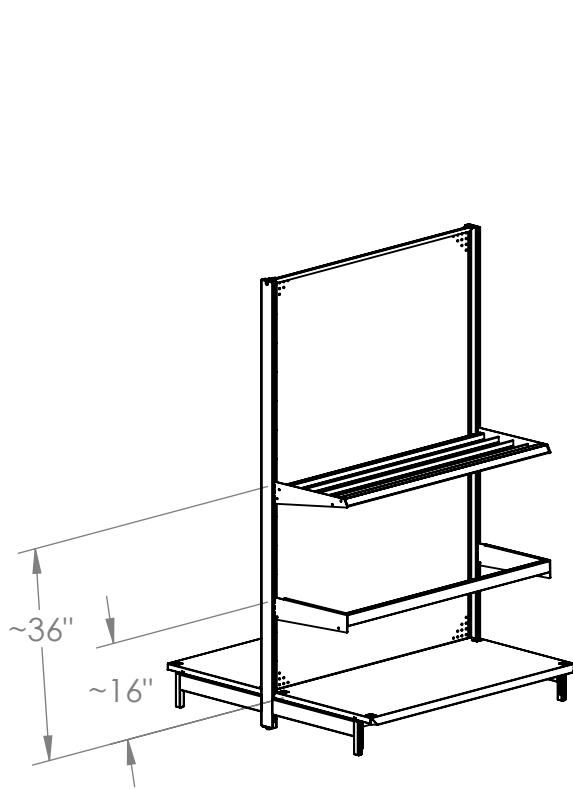

Step 1: Install Upper and Lower Axe Shelf as shown in Detail A (Note! Reference modular for exact location of shelves)

Step 2: Install Signholder onto Small Axe Hanger and attach the hanger onto the lower shelf as shown in Detail B.

Step 3: Insert Wedge Dividers into the Wedge Basket and attach basket to lower shelf as shown in Detail C.

Step 4: Install Axe Dividers into Upper Axe Shelf by inserting the tip of the divider wire into the holes at the front of the shelf and snapping the rear clip over the rear cross tube on the shelf as shown in Detail D. Position the dividers as needed to support merchandise.

DETAIL A