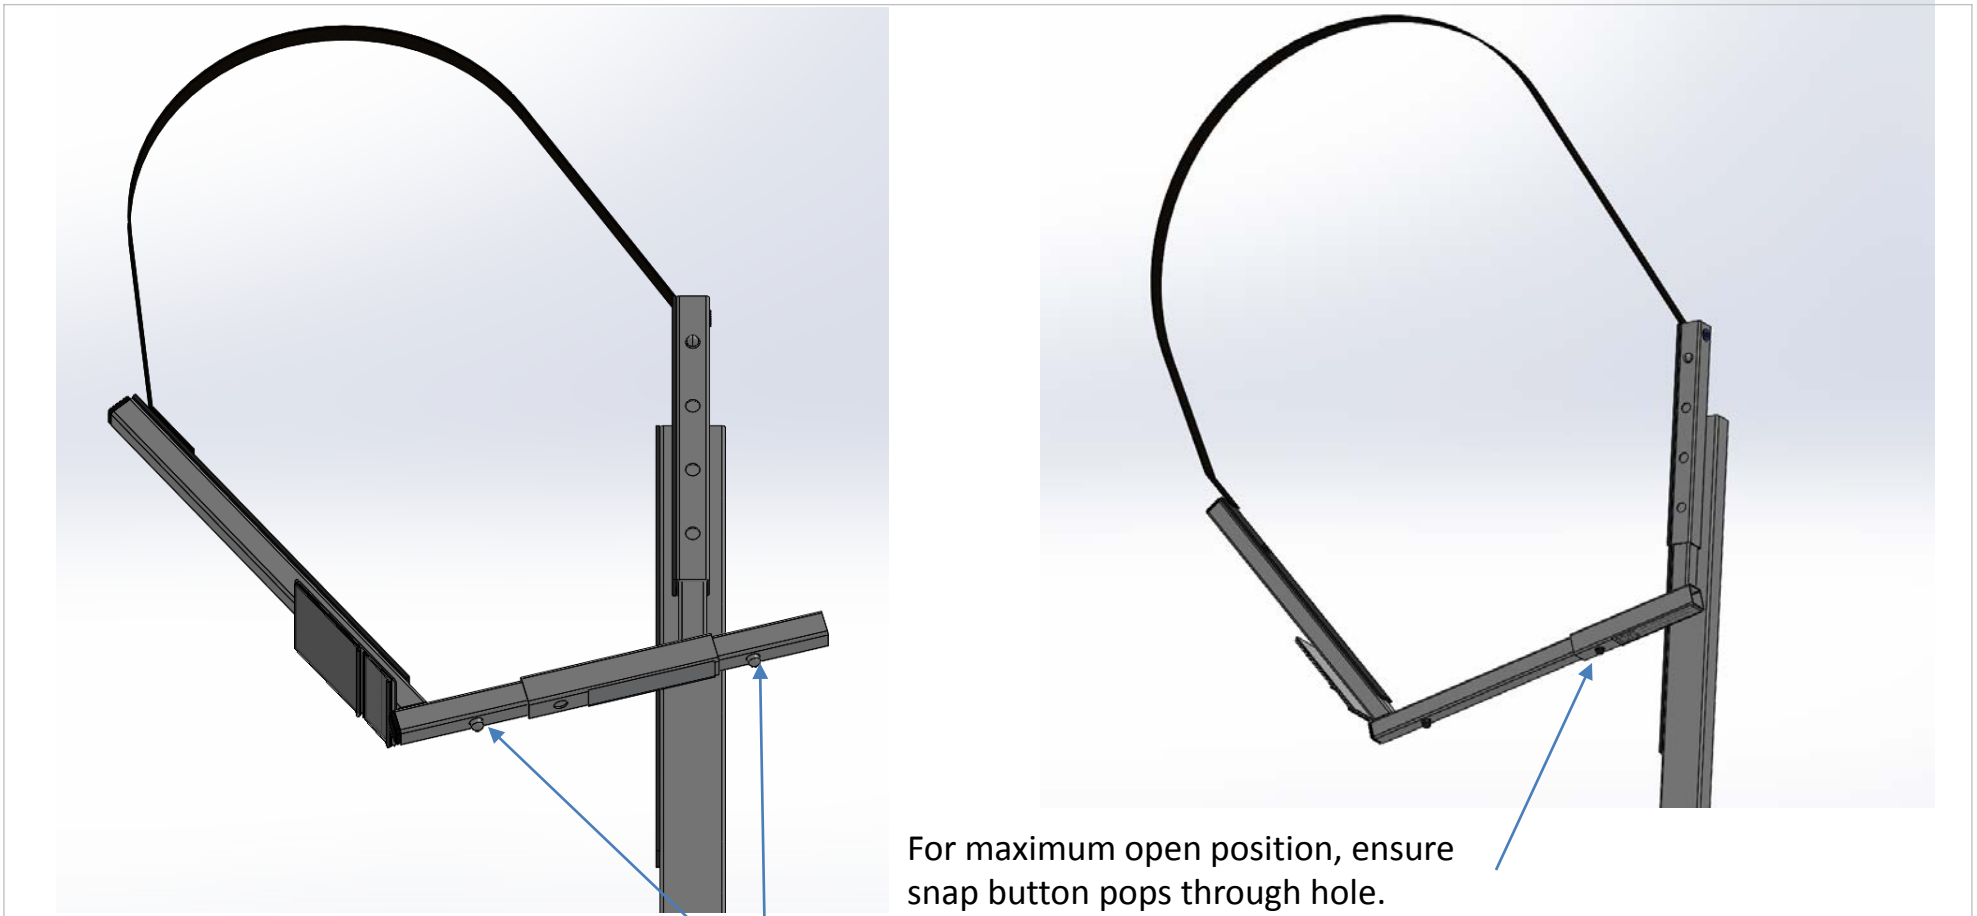

LA DARLING

REDEFINE. RETHINK. RETAIL SOLUTIONS.

For maximum open position, ensure snap button pops through hole.

Snap Button straddling tubes allows for 6" to 9" adjustability

Front arm is adjustable for multiple sizes and styles of kayaks. For maximum adjustability, front arm can be inserted through lower arm so that snap buttons straddle the lower arm tube. Use straps to tighten and secure kayak.

LAD DESCRIPTION			
OH KAYAK RACK F/ END FRAME			
LAD PART NO.		REV.	BY
30113501IS		2	CJS
		DATE	
		03/28/17	